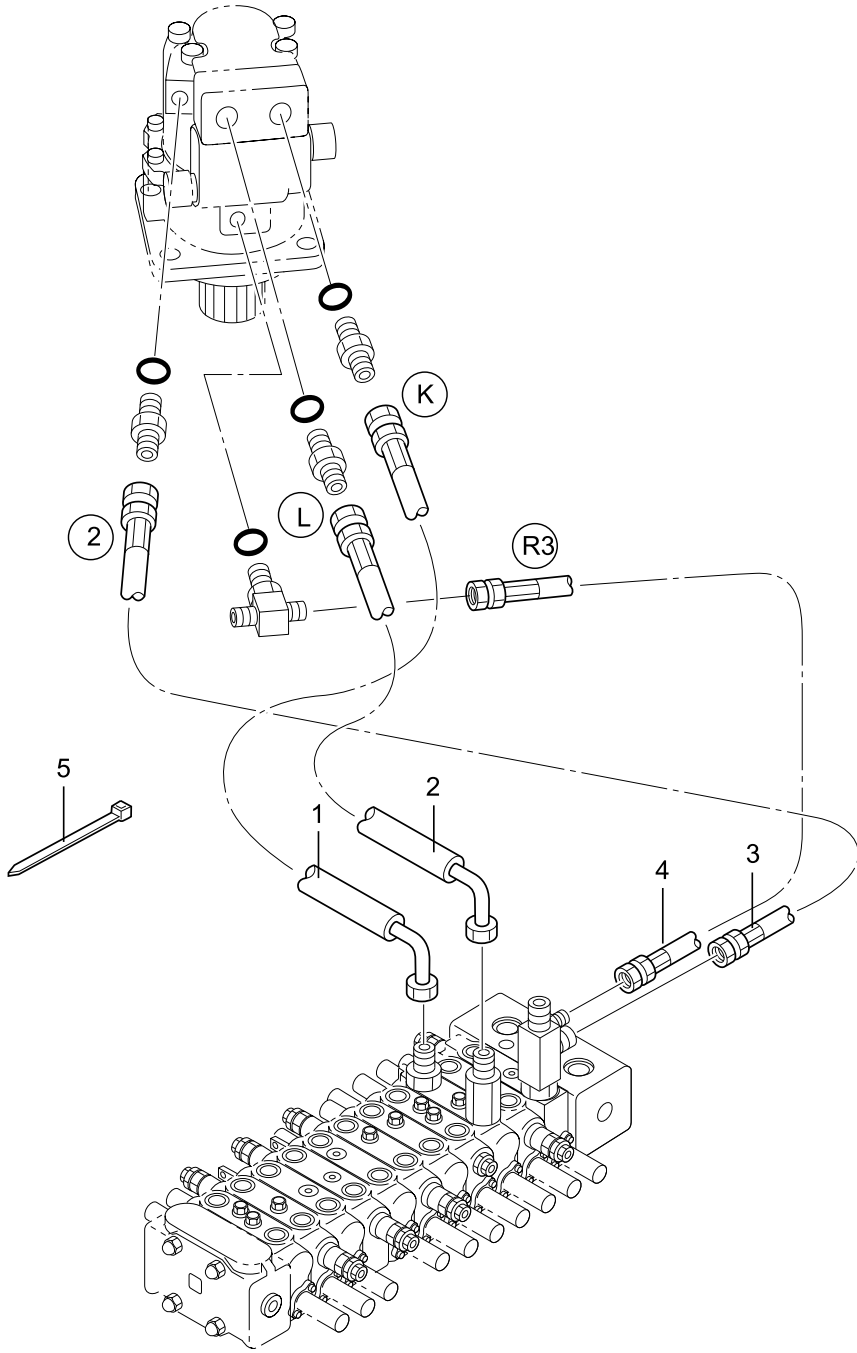

5015	DOZER CYLINDER		
5016	PUMP LINES		
5017	COOLER & RETURN LINES		
5018	WORK LINES		
5019	BUCKET LINES		
5020	BOOM SWING LINES		
5021	SLEW LINES		
5022	TRAVEL & DOZER LINES		
5023	PILOT LINES		
5024	PILOT LINES-JOYSTICK		
5025	PTO LINES-FRAME		
5026	PTO LINES		
5027	PTO MANIFOLD		
5050	PTO BALL VALVE		
5051	J/D VALVE		
5052	J/D LINES		
5053	PTO LINES-LONG ARM		
5054	BUCKET LINES-LONG ARM		
<b>6</b>	<b>OPERATOR ARRANGEMENT</b>		
6001	SEAT SUPPORT		
6002	PLATFORM		
6003	PLATFORM		
6004	SEAT		
6005	CONSOLE-LH		
6006	CONSOLE-RH		
6007	TRAVEL CONTROL		
6008	DOZER LEVER		
6009	GOVERNOR CONTROL		
6010	HAND REST		
6011	FIREWALL		
6050A	CABIN(1)		
6050B	CABIN(2)		
6051	HEATER PIPING		
6052	CANOPY		
6053	SEAT BELT(OPTION)		
<b>7</b>	<b>MISCELLANEOUS</b>		
7001	TOOL		
7002	LABEL		
7003	CAB LABEL		2009. 3.31 REV.9C
7004	MODEL LABEL		
7005	CANOPY LABEL		
7050	J/D LABEL(OPTION)		
<b>8</b>	<b>ATTACHMENT ARRANGEMENT</b>		
8001	RADIO-USA		
8002	RADIO-EU,ASIA		
8003	LIGHT HARNESS-CABIN		
<b>9</b>	<b>ENGINE BASE</b>		
9010	CYLINDER HEAD		
9020	VALVE MECHANISM		
9030	ROCKER COVER & BREATHER		
9040	CAMSHAFT		
9050	CRANKCASE ASSY		
9060	CRANKCASE		
9070	TIMING GEAR CASE		
9080	FLYWHEEL HOUSING		
9090	OIL PAN		
9100	PISTON & CONNECTING ROD		
9110	CRANKSHAFT & FLYWHEEL		
9120	TIMING GEAR		
9130	INLET & EXHAUST MANIFOLD		
9140	OIL PUMP		
9150	OIL STRAINER		

Item	Part_No	IS	Ord	T	Description	Qty	Serial_No	ITC	Remark
1	XJDH-01109				SPROCKET	1			
2	XJDH-00072				BOLT	9			
3	XJDH-00280				WASHER	9			

[ Item List ] - Print Date : 2022.07.24 11:07

Item	Part_No	IS	Ord	T	Description	Qty	Serial_No	ITC	Remark
1	XJDH-03798				HOSE	1			SLEW K
2	XJDH-03799				HOSE	1			SLEW L
3	XJDH-03800				HOSE	1			SLEW 2
4	XJDH-03780				HOSE	1			SLEW R3
5	XJDH-00707				BAND-NYLON	2			